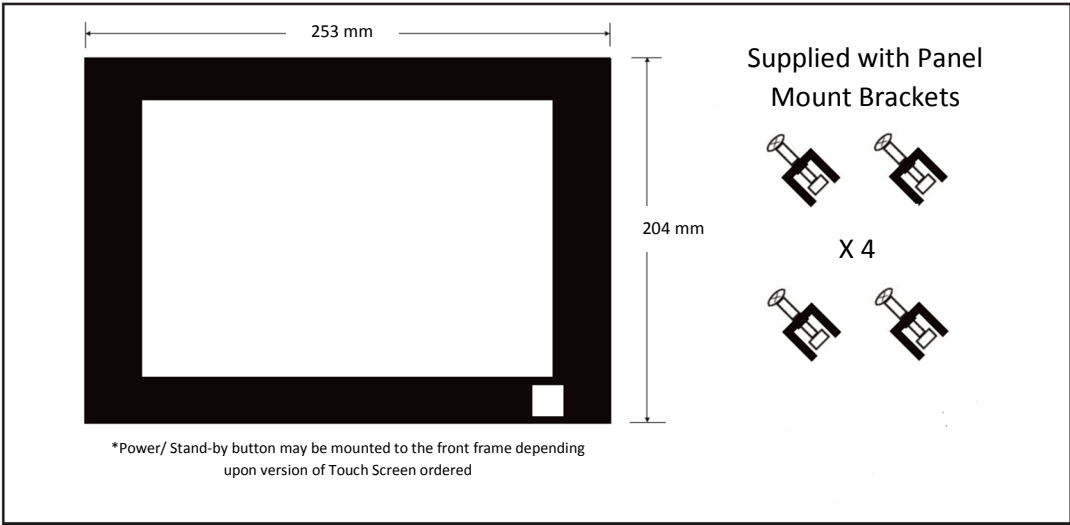

10" Inch Industrial Panel Mount Touch Screen PC

Physical dimensions:

Dimensions of hole up be cut to enable recessed fitting: