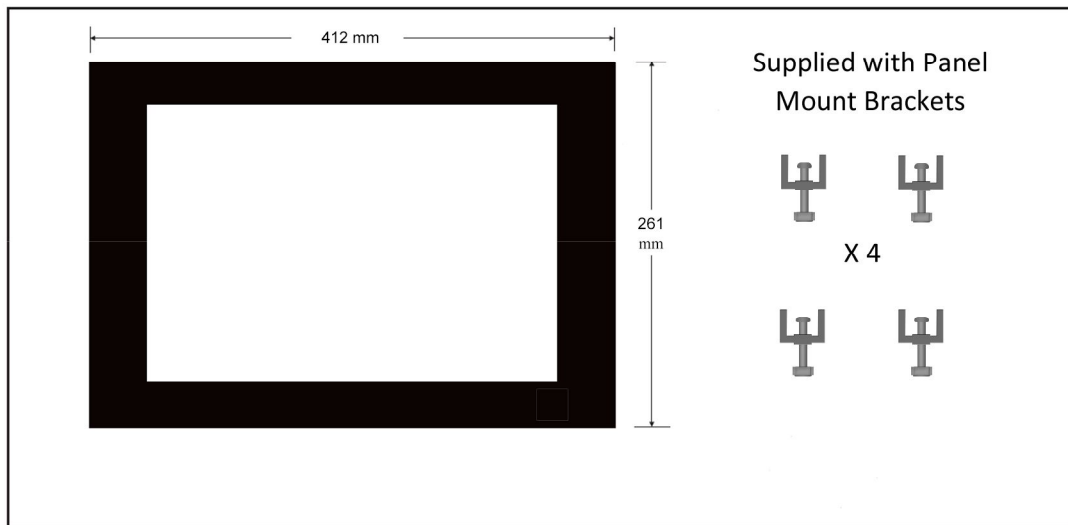

15" Inch Industrial Panel Mount Touch Screen PC

Physical dimensions:

Dimensions of hole up be cut to enable recessed fitting: