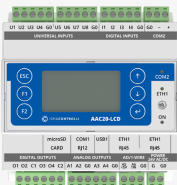

Remote Management

REST API

iSMA Supervisor

J9

MAC36PRO

AAC20-LCD

IP Communication

PA-LED13

iC SmartView Exclusive for PA-LED Panels