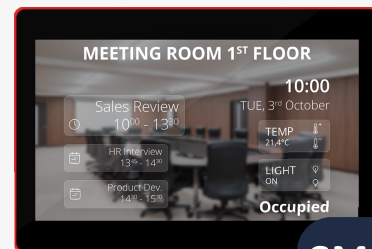

iC SmartView Exclusive for PA-LED Panels