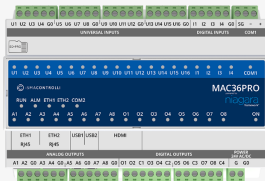

Remote Management

REST API

iSMA Supervisor

J9

MAC36PRO

AAC20-LCD

IP Communication

PA-LED13

iC SmartView Exclusive for PA-LED Panels