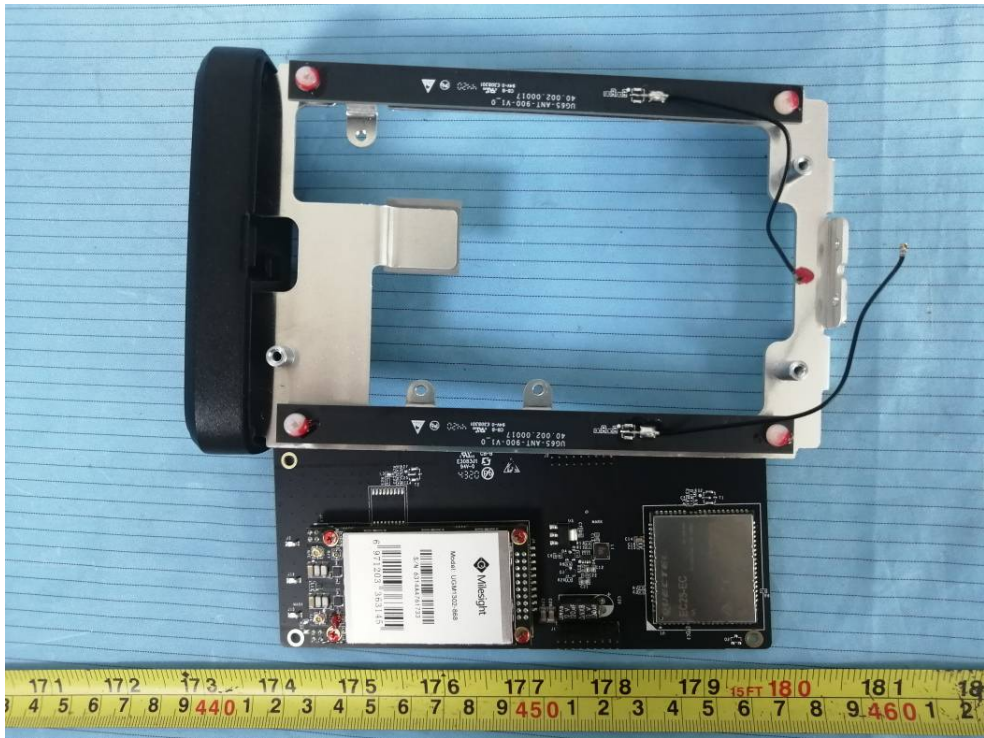

EXHIBIT - EUT PHOTOGRAPHS

Model: UG65-L00E-868M-EA

Lora RX

Lora TX

2G&3&4G
Antenna

WiFi Antenna

Adapter

Adapter Label

Model: UG65-L00E-868M

Model: UG65-868M-EA

Model: UG65-868M