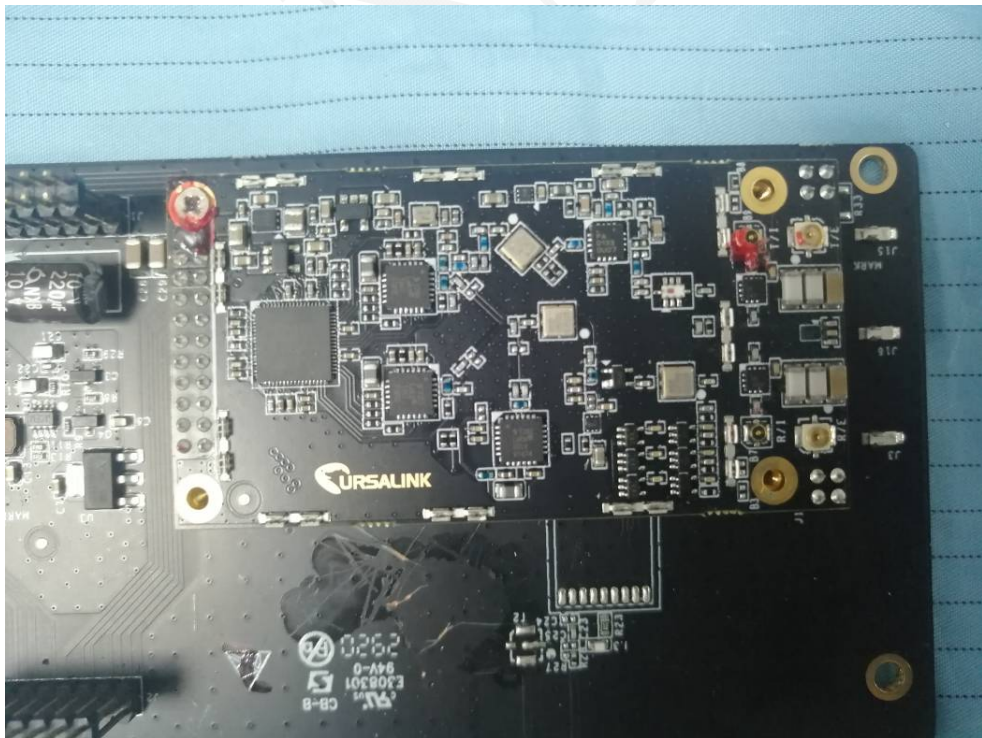

EXHIBIT - EUT PHOTOGRAPHS

Model: UG65-L00E-868M-EA

Lora RX

Lora TX

2G&3&4G
Antenna

WiFi Antenna

Adapter

Adapter Label

Model: UG65-L00E-868M

Model: UG65-868M-EA

Model: UG65-868M