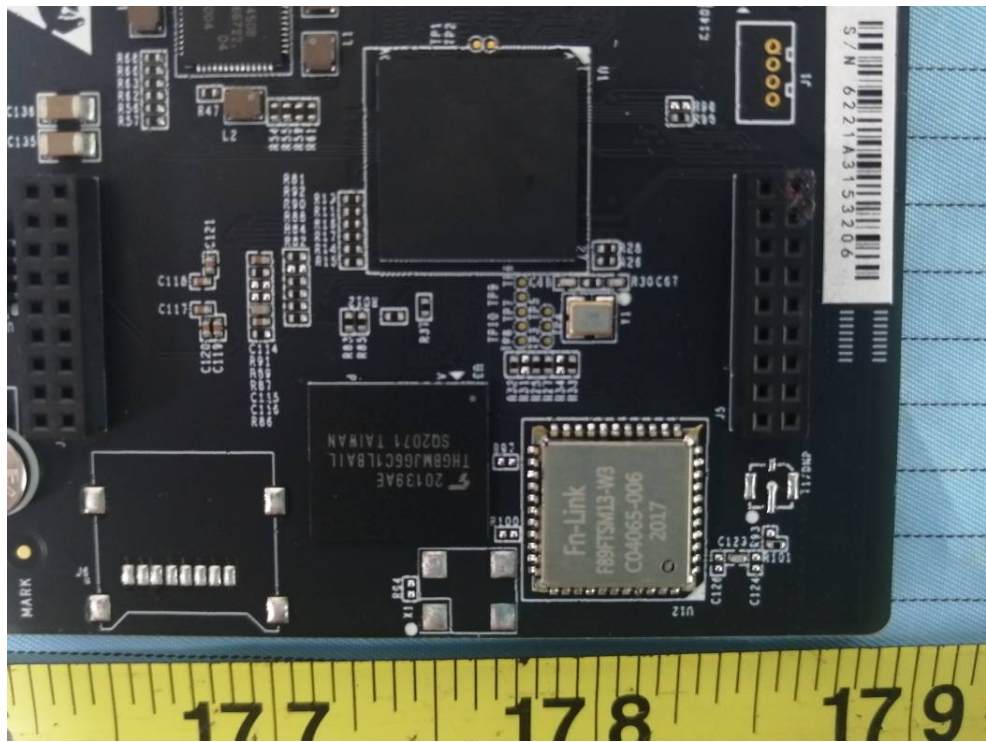

EXHIBIT - EUT PHOTOGRAPHS

Model: UG65-L00E-868M-EA

Lora RX

Lora TX

2G&3&4G
Antenna

WiFi Antenna

Adapter

Adapter Label

Model: UG65-L00E-868M

Model: UG65-868M-EA

Model: UG65-868M