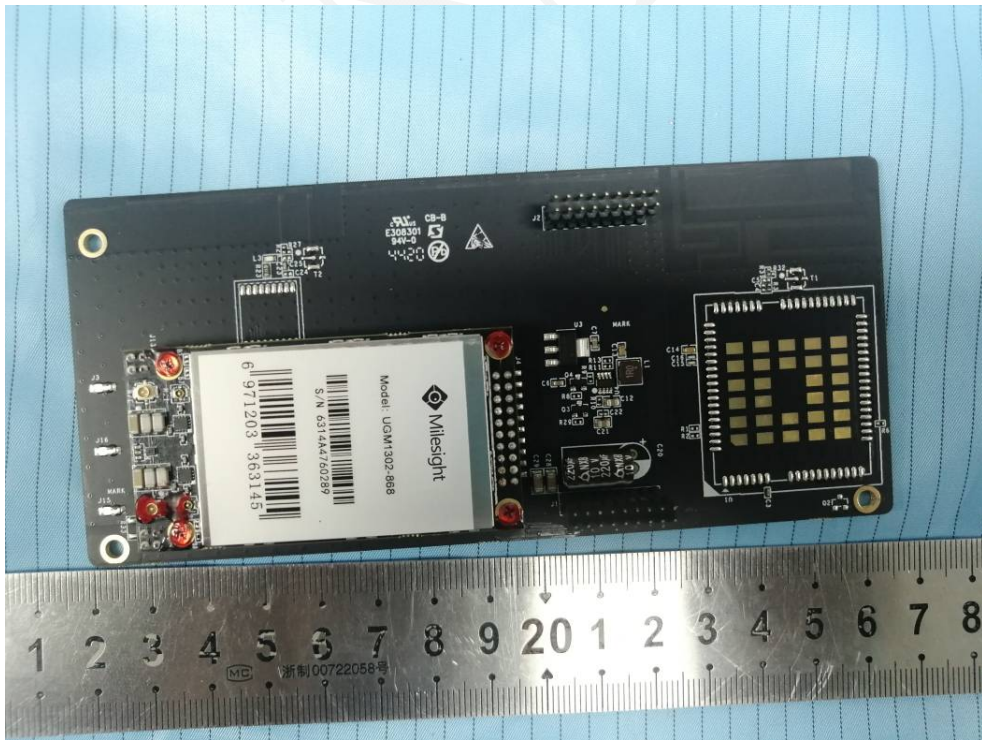

EXHIBIT - EUT PHOTOGRAPHS

Model: UG65-L00E-868M-EA

Lora RX

Lora TX

2G&3&4G
Antenna

WiFi Antenna

Adapter

Adapter Label

Model: UG65-L00E-868M

Model: UG65-868M-EA

Model: UG65-868M