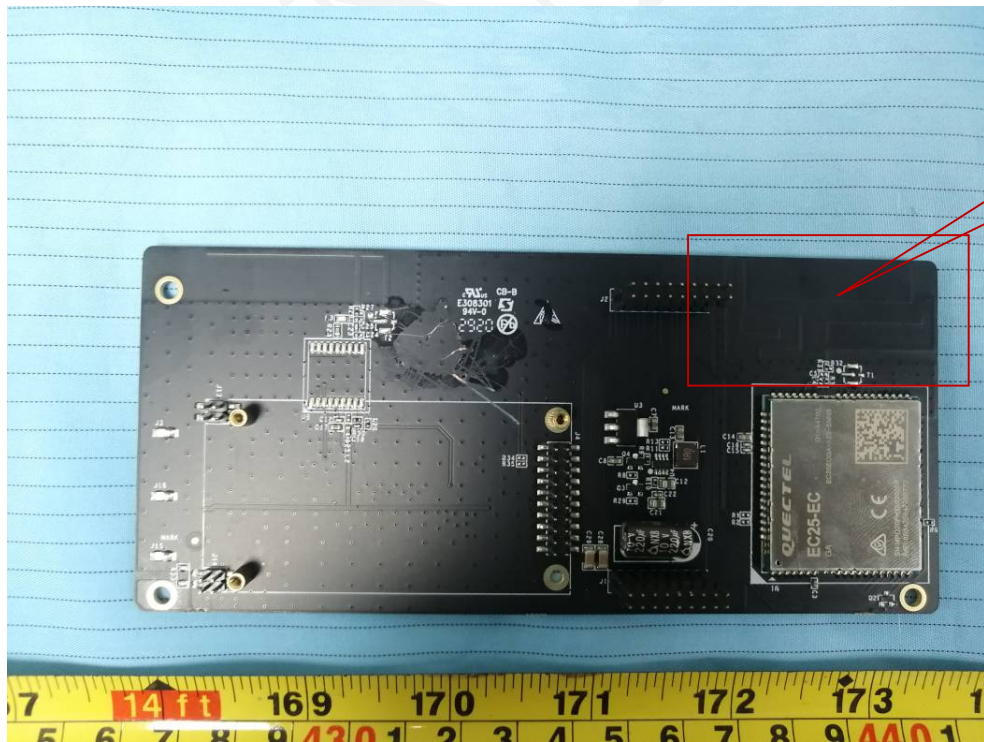

EXHIBIT - EUT PHOTOGRAPHS

Model: UG65-L00E-868M-EA

Lora RX

Lora TX

2G&3&4G
Antenna

WiFi Antenna

Adapter

Adapter Label

Model: UG65-L00E-868M

Model: UG65-868M-EA

Model: UG65-868M