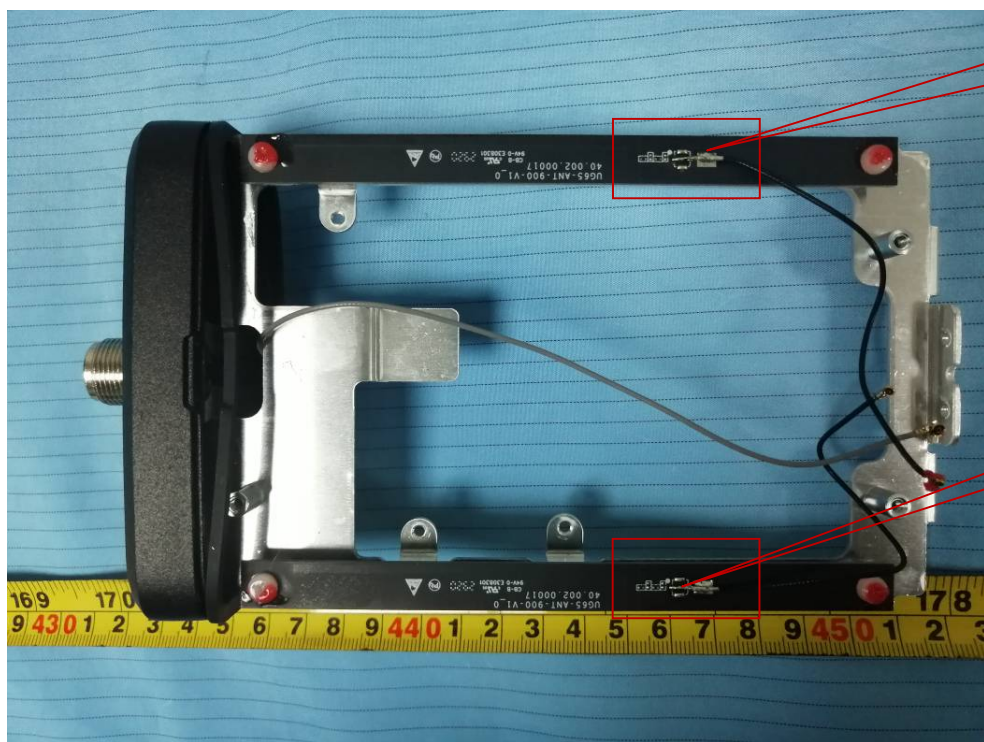

EXHIBIT - EUT PHOTOGRAPHS

Model: UG65-L00E-868M-EA

Lora RX

Lora TX

2G&3&4G
Antenna

WiFi Antenna

Adapter

Adapter Label

Model: UG65-L00E-868M

Model: UG65-868M-EA

Model: UG65-868M