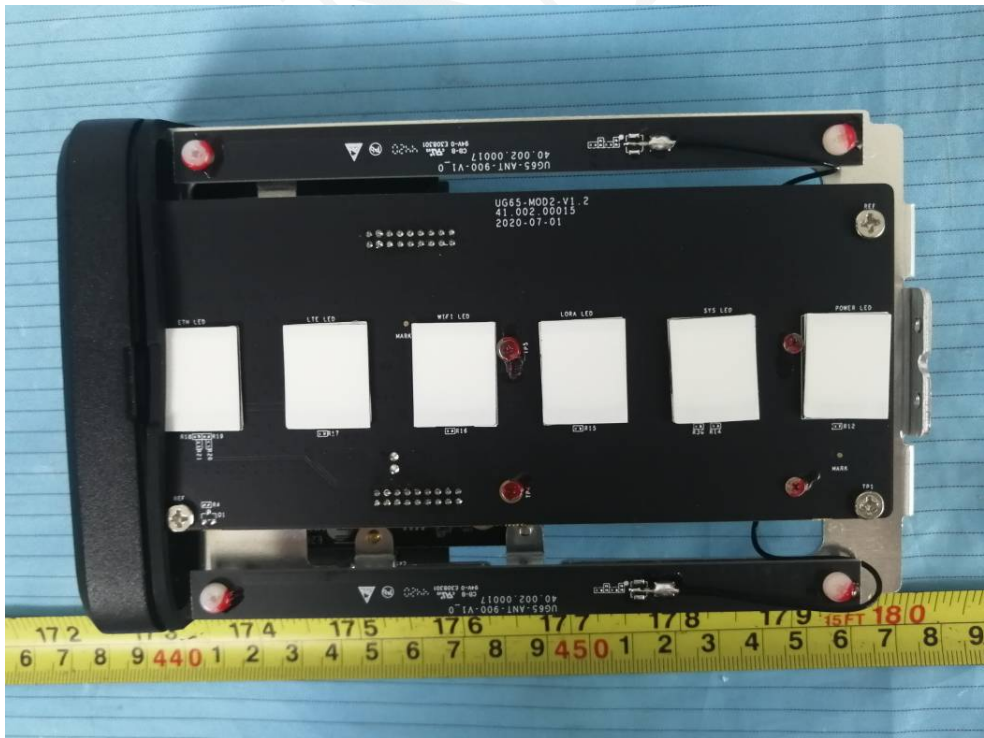

EXHIBIT - EUT PHOTOGRAPHS

Model: UG65-L00E-868M-EA

Lora RX

Lora TX

2G&3&4G
Antenna

WiFi Antenna

Adapter

Adapter Label

Model: UG65-L00E-868M

Model: UG65-868M-EA

Model: UG65-868M