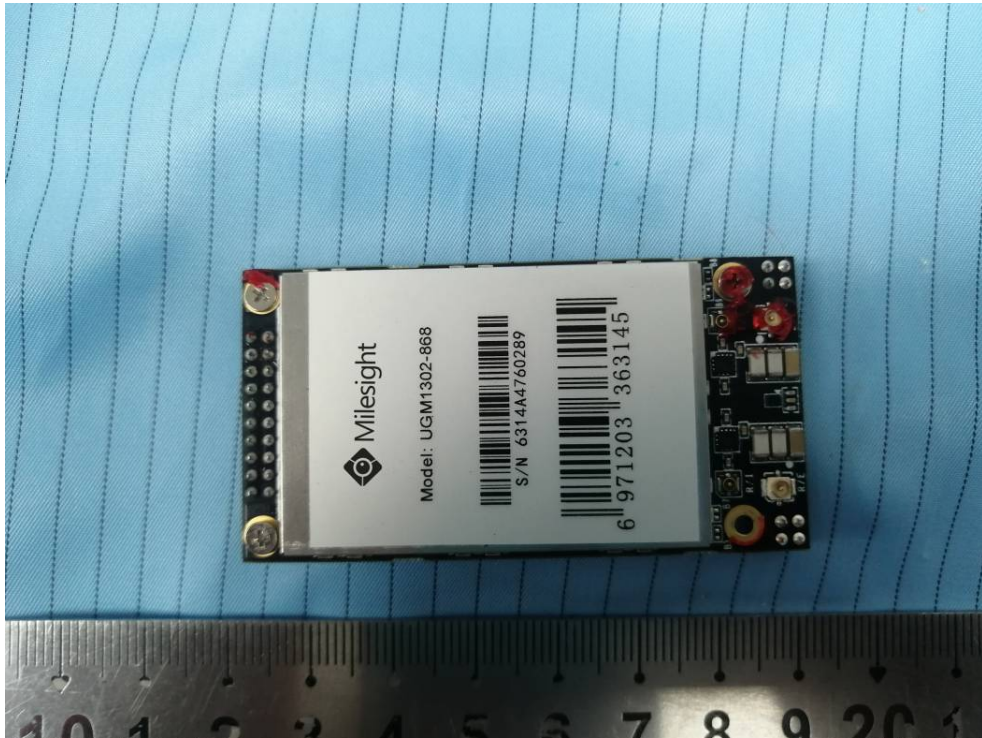

EXHIBIT - EUT PHOTOGRAPHS

Model: UG65-L00E-868M-EA

Lora RX

Lora TX

2G&3&4G
Antenna

WiFi Antenna

Adapter

Adapter Label

Model: UG65-L00E-868M

Model: UG65-868M-EA

Model: UG65-868M