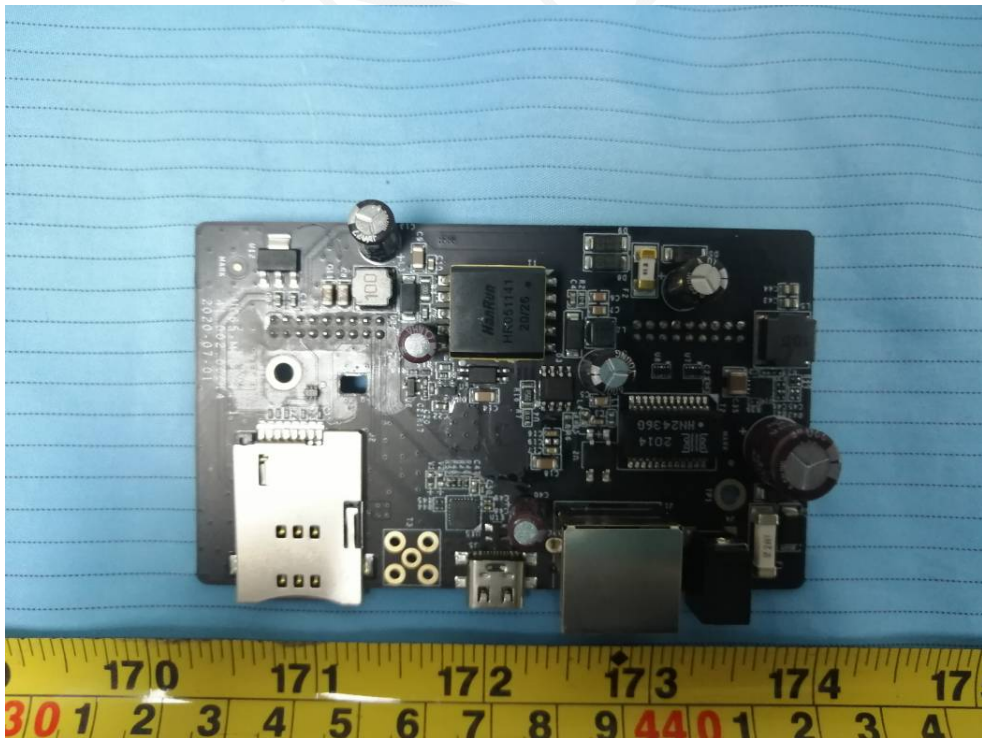

EXHIBIT - EUT PHOTOGRAPHS

Model: UG65-L00E-868M-EA

Lora RX

Lora TX

2G&3&4G
Antenna

WiFi Antenna

Adapter

Adapter Label

Model: UG65-L00E-868M

Model: UG65-868M-EA

Model: UG65-868M