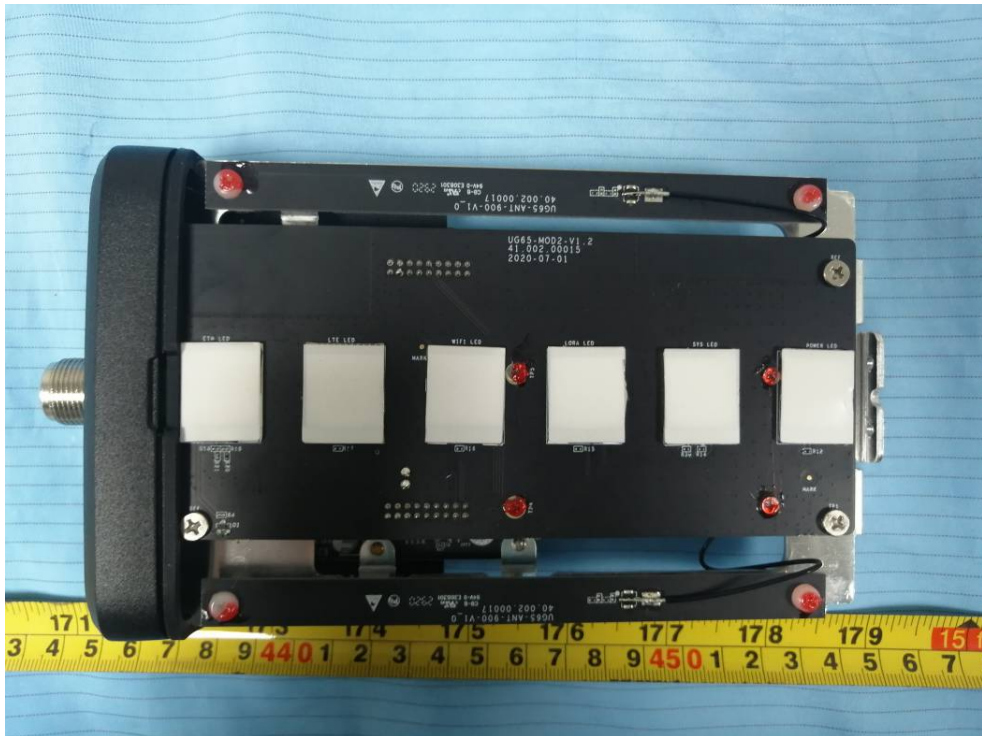

EXHIBIT - EUT PHOTOGRAPHS

Model: UG65-L00E-868M-EA

Lora RX

Lora TX

2G&3&4G
Antenna

WiFi Antenna

Adapter

Adapter Label

Model: UG65-L00E-868M

Model: UG65-868M-EA

Model: UG65-868M