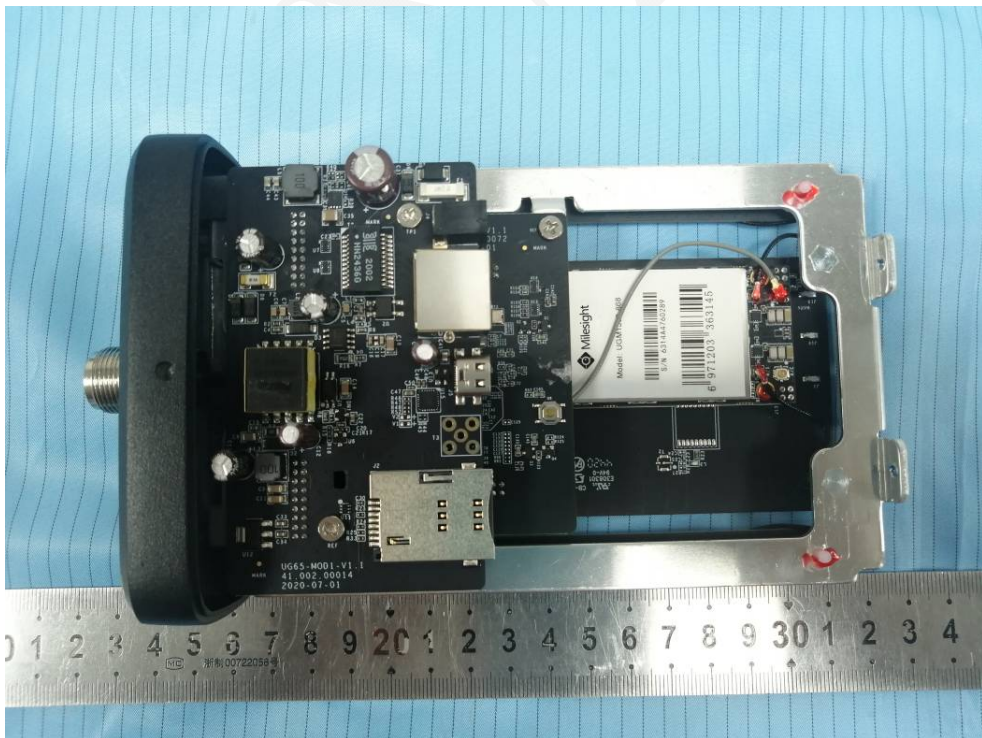

EXHIBIT - EUT PHOTOGRAPHS

Model: UG65-L00E-868M-EA

Lora RX

Lora TX

2G&3&4G
Antenna

WiFi Antenna

Adapter

Adapter Label

Model: UG65-L00E-868M

Model: UG65-868M-EA

Model: UG65-868M