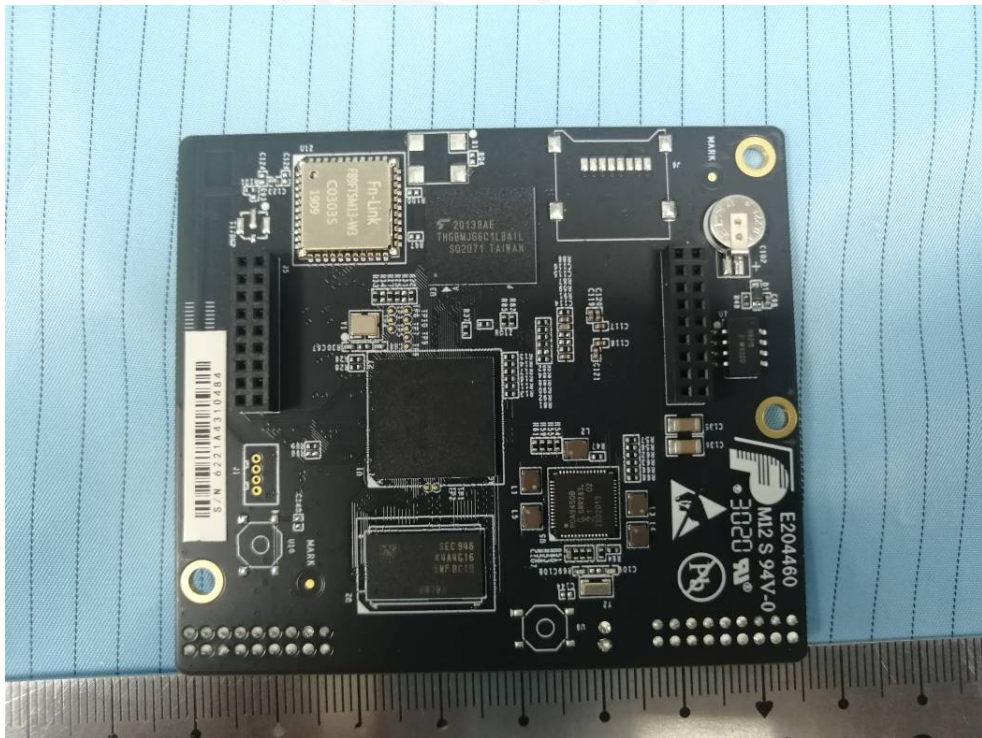

EXHIBIT - EUT PHOTOGRAPHS

Model: UG65-L00E-868M-EA

Lora RX

Lora TX

2G&3&4G
Antenna

WiFi Antenna

Adapter

Adapter Label

Model: UG65-L00E-868M

Model: UG65-868M-EA

Model: UG65-868M