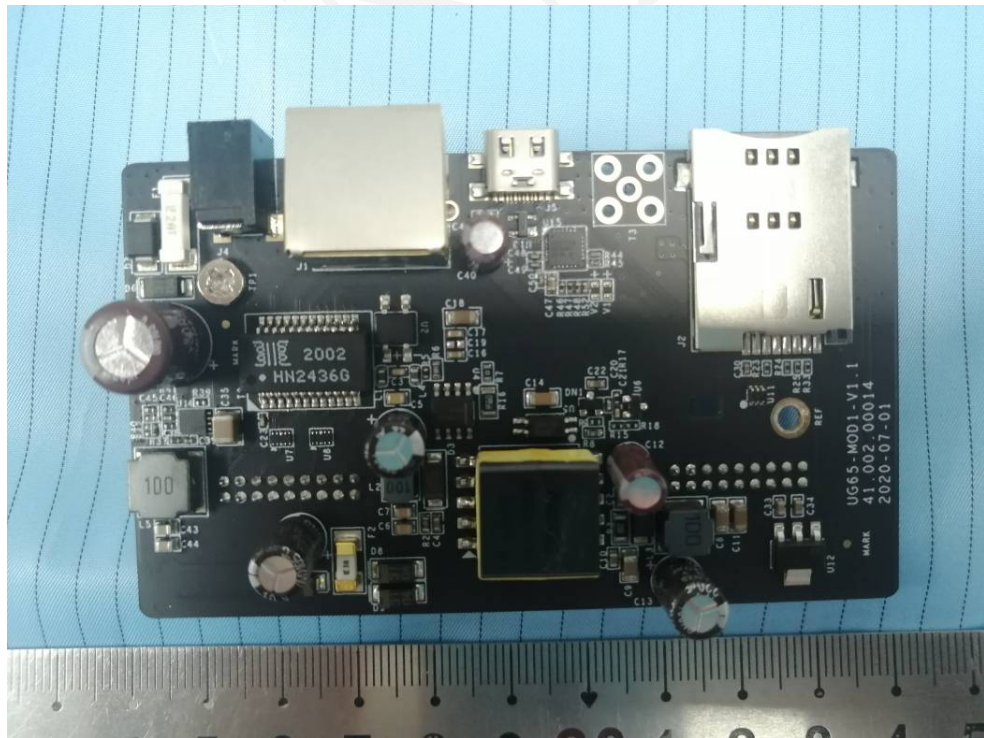

EXHIBIT - EUT PHOTOGRAPHS

Model: UG65-L00E-868M-EA

Lora RX

Lora TX

2G&3&4G
Antenna

WiFi Antenna

Adapter

Adapter Label

Model: UG65-L00E-868M

Model: UG65-868M-EA

Model: UG65-868M