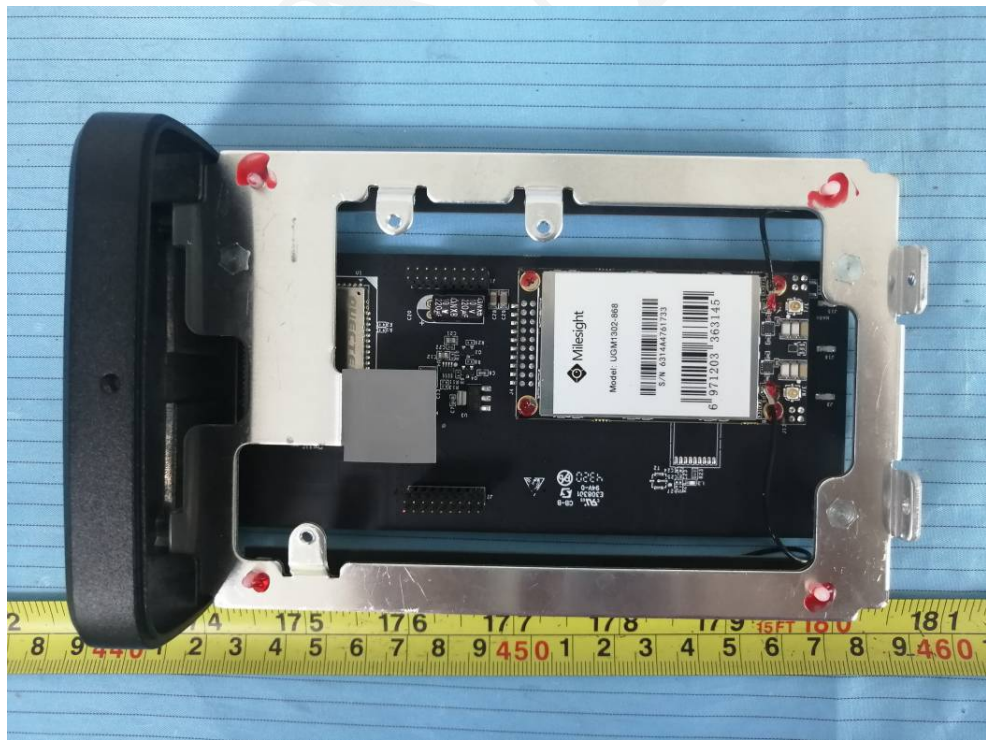

EXHIBIT - EUT PHOTOGRAPHS

Model: UG65-L00E-868M-EA

Lora RX

Lora TX

2G&3&4G
Antenna

WiFi Antenna

Adapter

Adapter Label

Model: UG65-L00E-868M

Model: UG65-868M-EA

Model: UG65-868M