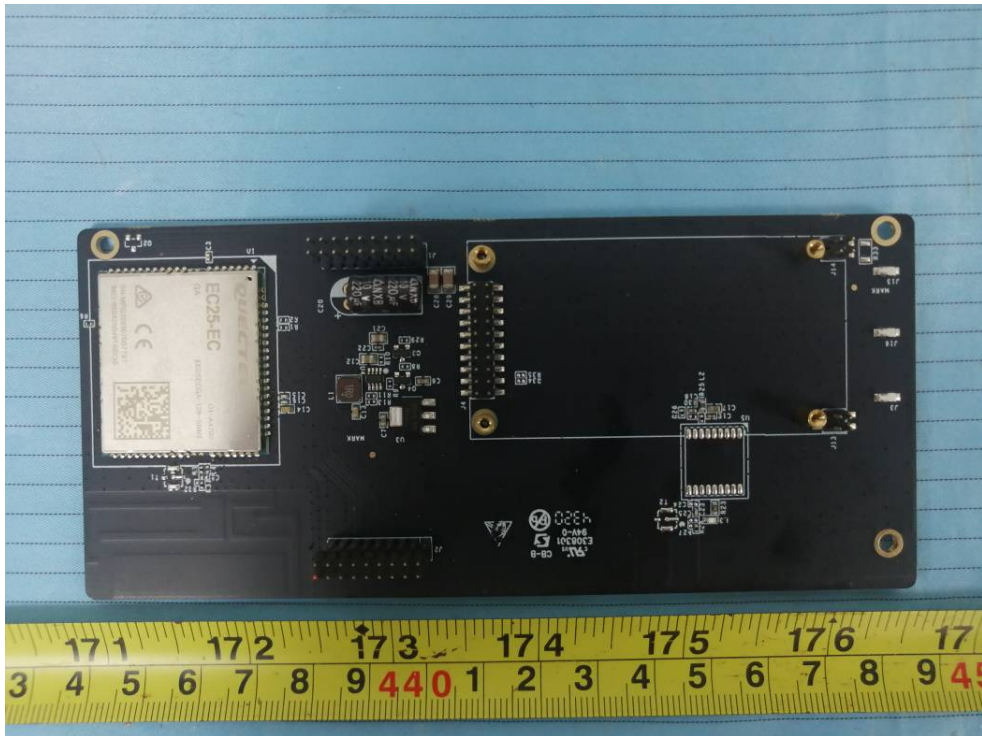

EXHIBIT - EUT PHOTOGRAPHS

Model: UG65-L00E-868M-EA

Lora RX

Lora TX

2G&3&4G
Antenna

WiFi Antenna

Adapter

Adapter Label

Model: UG65-L00E-868M

Model: UG65-868M-EA

Model: UG65-868M