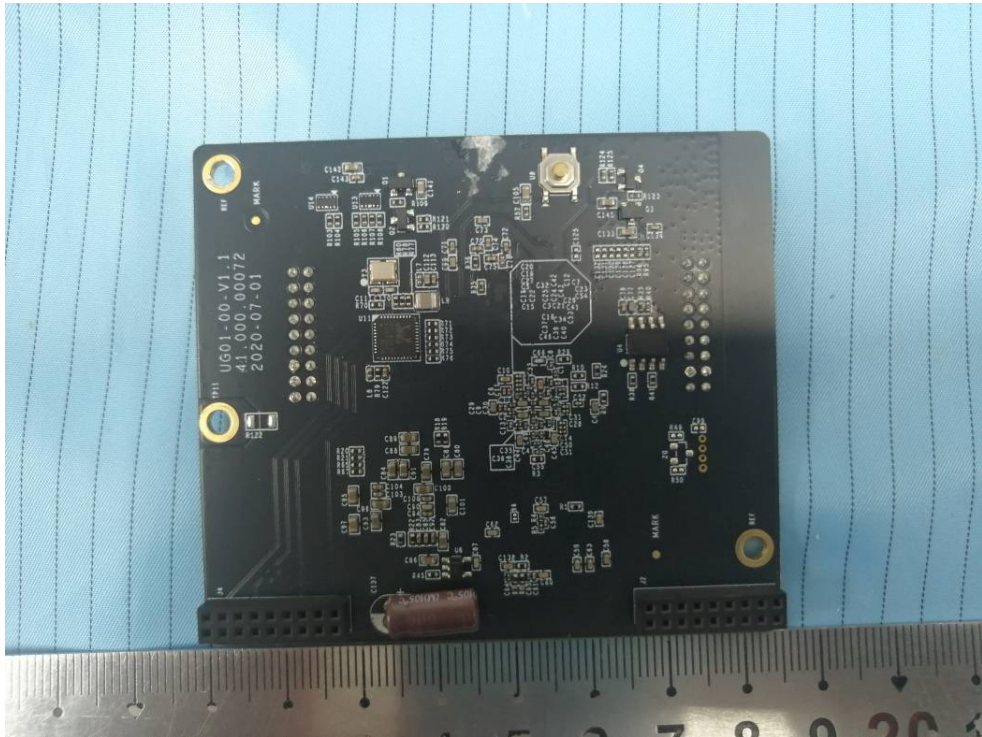

EXHIBIT - EUT PHOTOGRAPHS

Model: UG65-L00E-868M-EA

Lora RX

Lora TX

2G&3&4G
Antenna

WiFi Antenna

Adapter

Adapter Label

Model: UG65-L00E-868M

Model: UG65-868M-EA

Model: UG65-868M