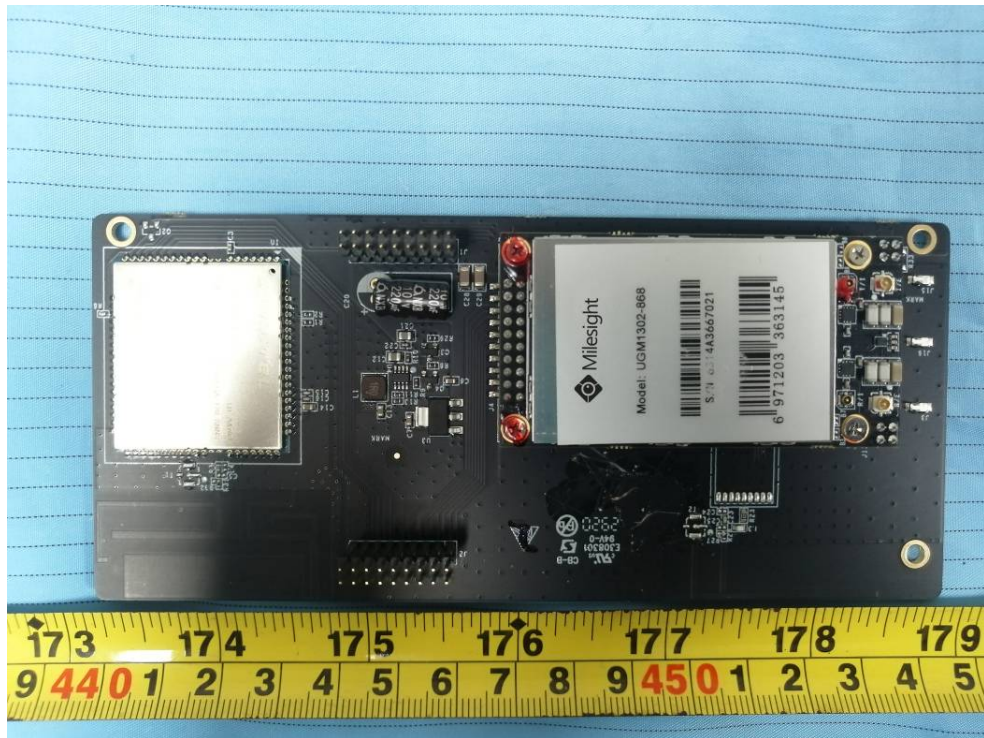

EXHIBIT - EUT PHOTOGRAPHS

Model: UG65-L00E-868M-EA

Lora RX

Lora TX

2G&3&4G
Antenna

WiFi Antenna

Adapter

Adapter Label

Model: UG65-L00E-868M

Model: UG65-868M-EA

Model: UG65-868M