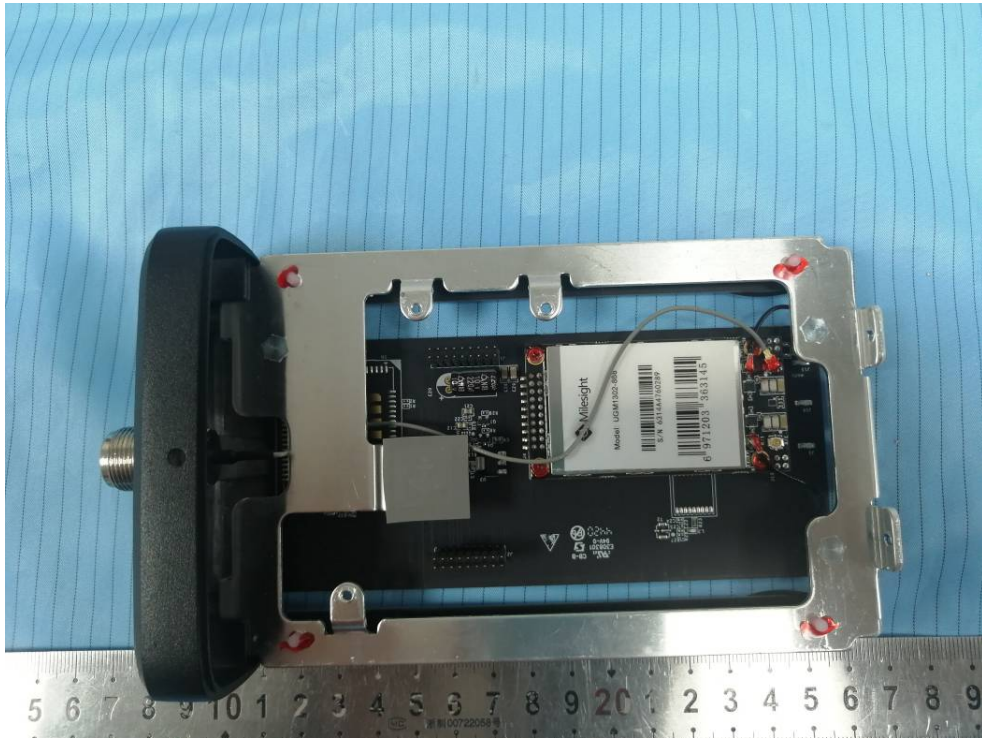

EXHIBIT - EUT PHOTOGRAPHS

Model: UG65-L00E-868M-EA

Lora RX

Lora TX

2G&3&4G
Antenna

WiFi Antenna

Adapter

Adapter Label

Model: UG65-L00E-868M

Model: UG65-868M-EA

Model: UG65-868M