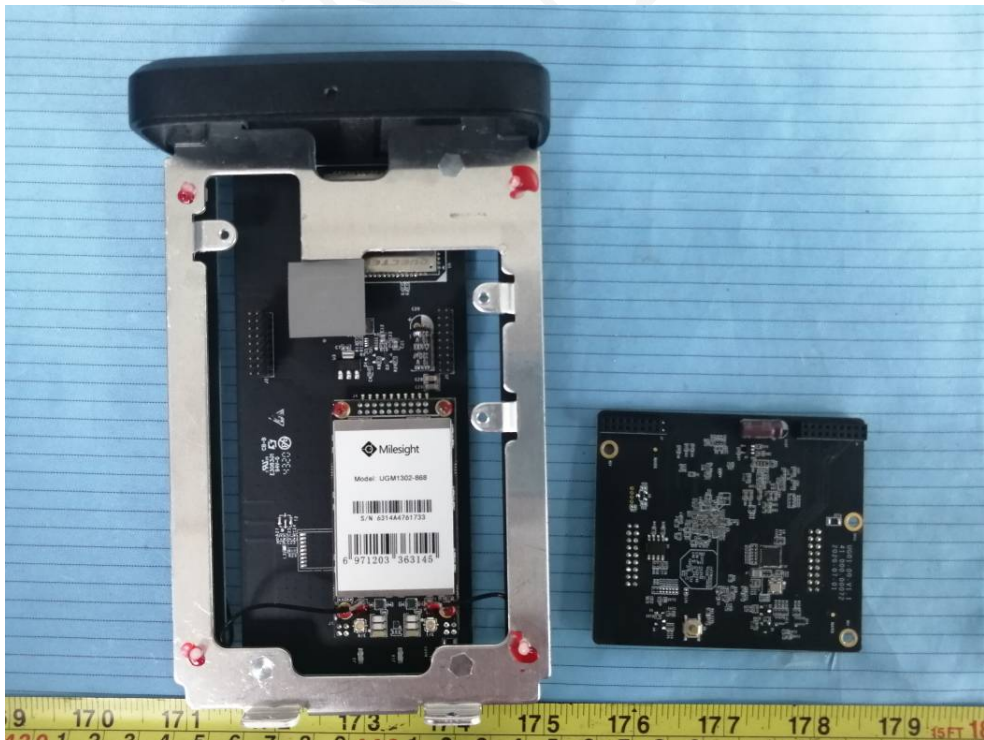

EXHIBIT - EUT PHOTOGRAPHS

Model: UG65-L00E-868M-EA

Lora RX

Lora TX

2G&3&4G
Antenna

WiFi Antenna

Adapter

Adapter Label

Model: UG65-L00E-868M

Model: UG65-868M-EA

Model: UG65-868M