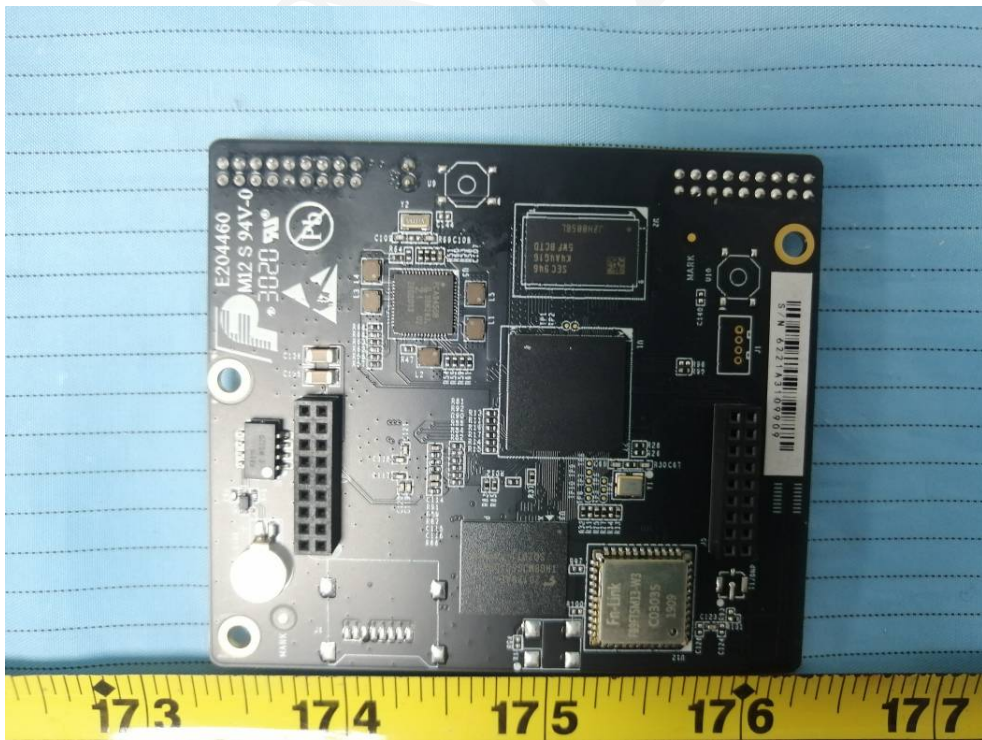

EXHIBIT - EUT PHOTOGRAPHS

Model: UG65-L00E-868M-EA

Lora RX

Lora TX

2G&3&4G
Antenna

WiFi Antenna

Adapter

Adapter Label

Model: UG65-L00E-868M

Model: UG65-868M-EA

Model: UG65-868M