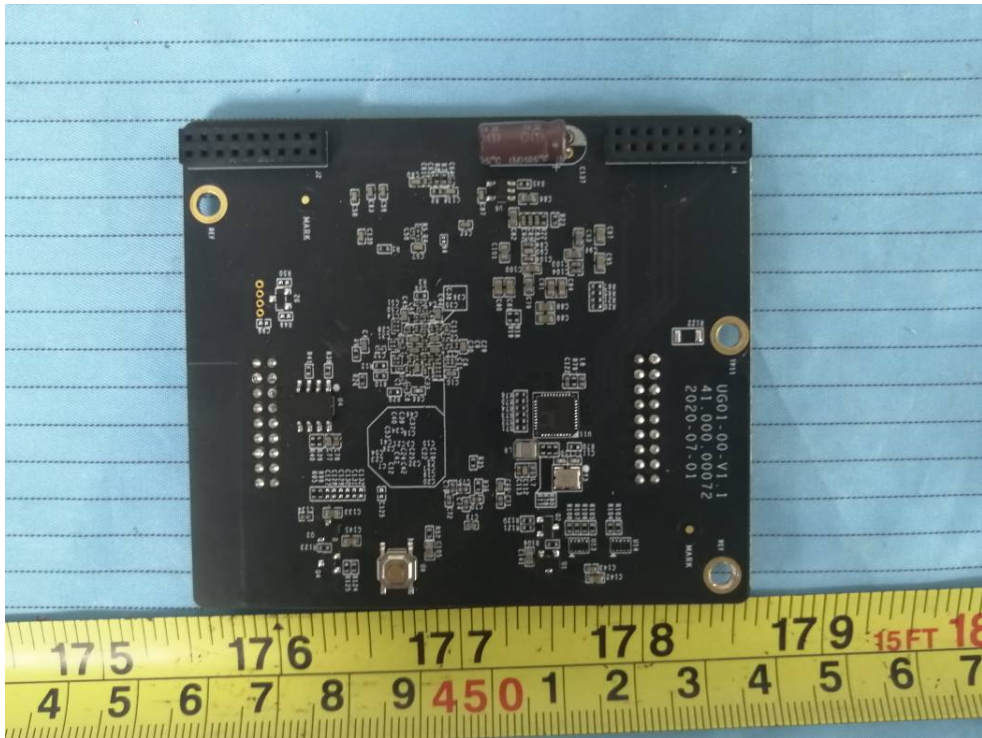

EXHIBIT - EUT PHOTOGRAPHS

Model: UG65-L00E-868M-EA

Lora RX

Lora TX

2G&3&4G
Antenna

WiFi Antenna

Adapter

Adapter Label

Model: UG65-L00E-868M

Model: UG65-868M-EA

Model: UG65-868M