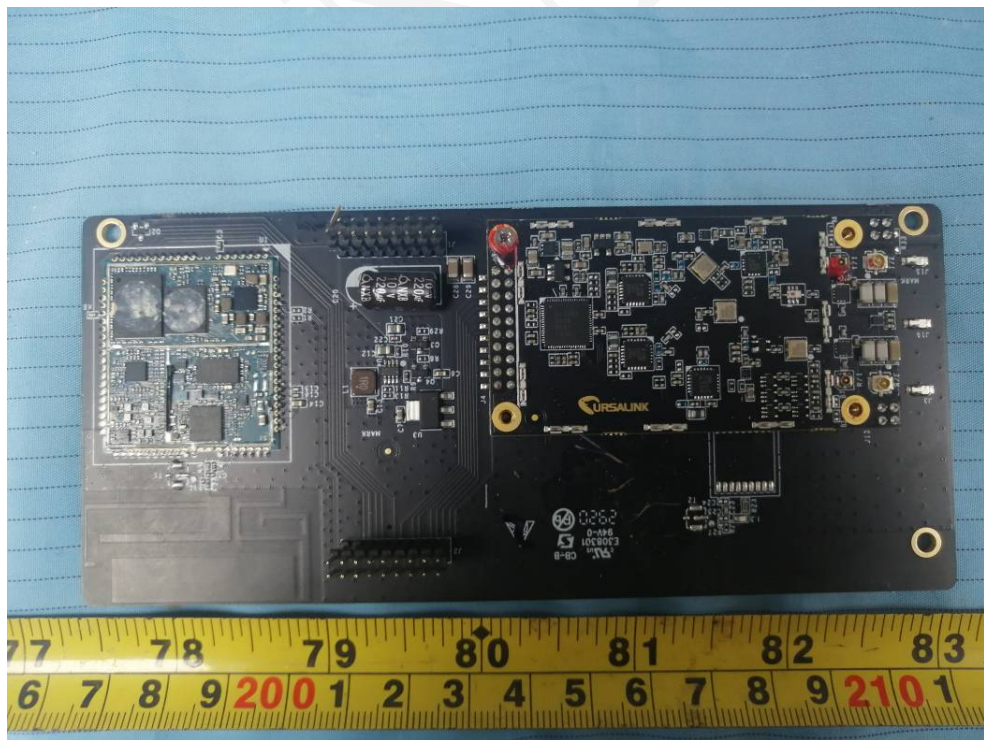

EXHIBIT - EUT PHOTOGRAPHS

Model: UG65-L00E-868M-EA

Lora RX

Lora TX

2G&3&4G
Antenna

WiFi Antenna

Adapter

Adapter Label

Model: UG65-L00E-868M

Model: UG65-868M-EA

Model: UG65-868M