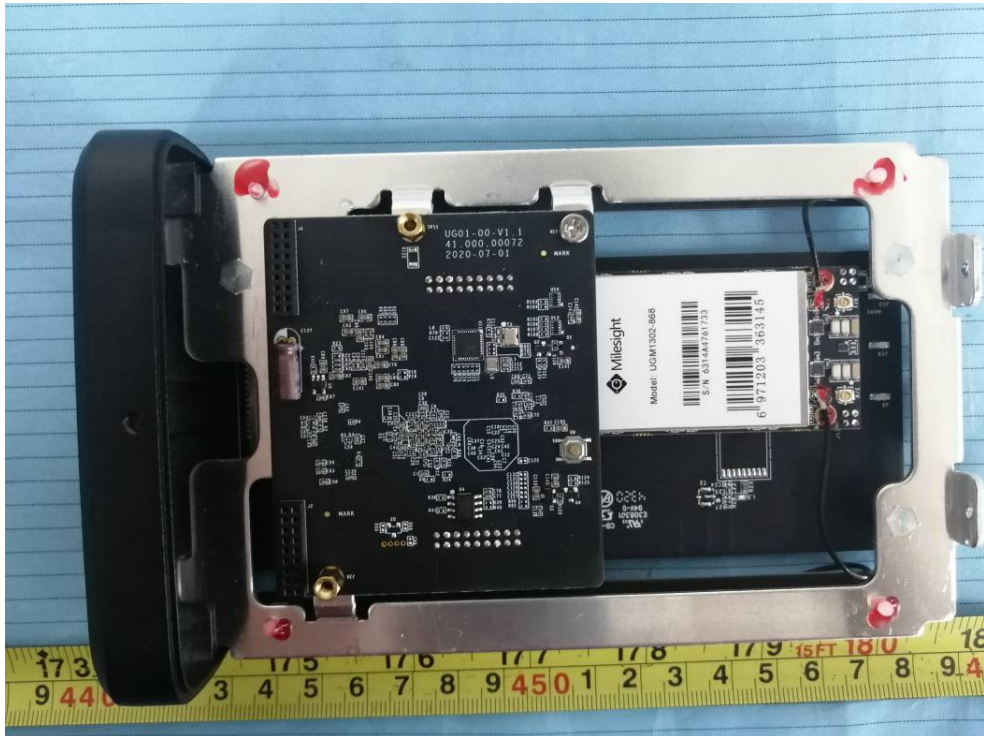

EXHIBIT - EUT PHOTOGRAPHS

Model: UG65-L00E-868M-EA

Lora RX

Lora TX

2G&3&4G
Antenna

WiFi Antenna

Adapter

Adapter Label

Model: UG65-L00E-868M

Model: UG65-868M-EA

Model: UG65-868M