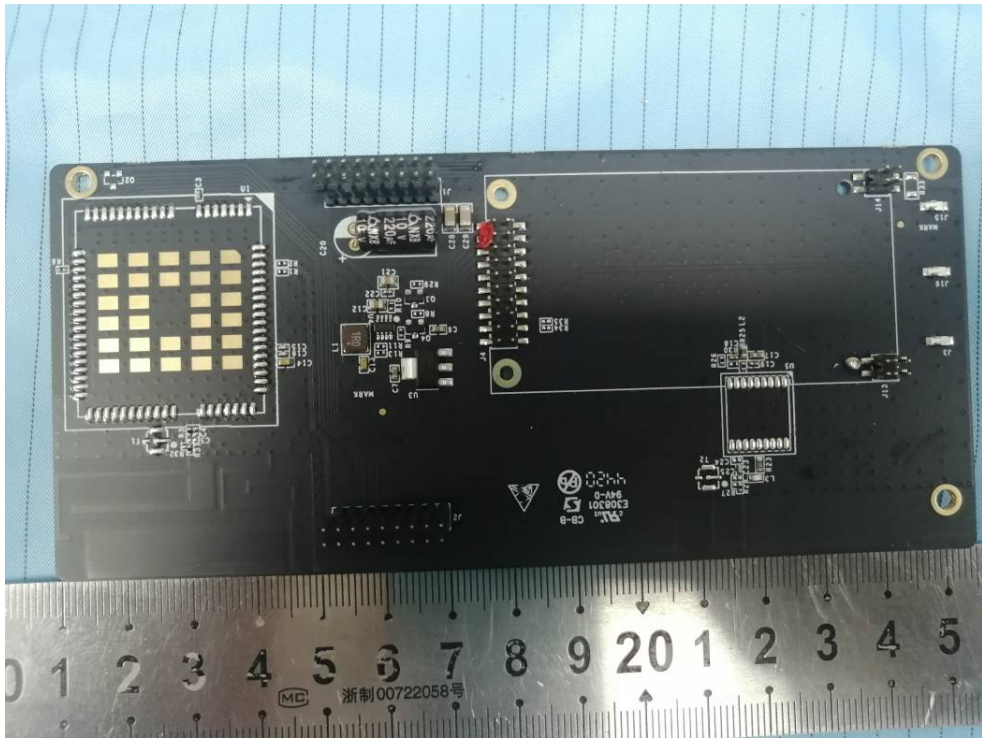

EXHIBIT - EUT PHOTOGRAPHS

Model: UG65-L00E-868M-EA

Lora RX

Lora TX

2G&3&4G
Antenna

WiFi Antenna

Adapter

Adapter Label

Model: UG65-L00E-868M

Model: UG65-868M-EA

Model: UG65-868M