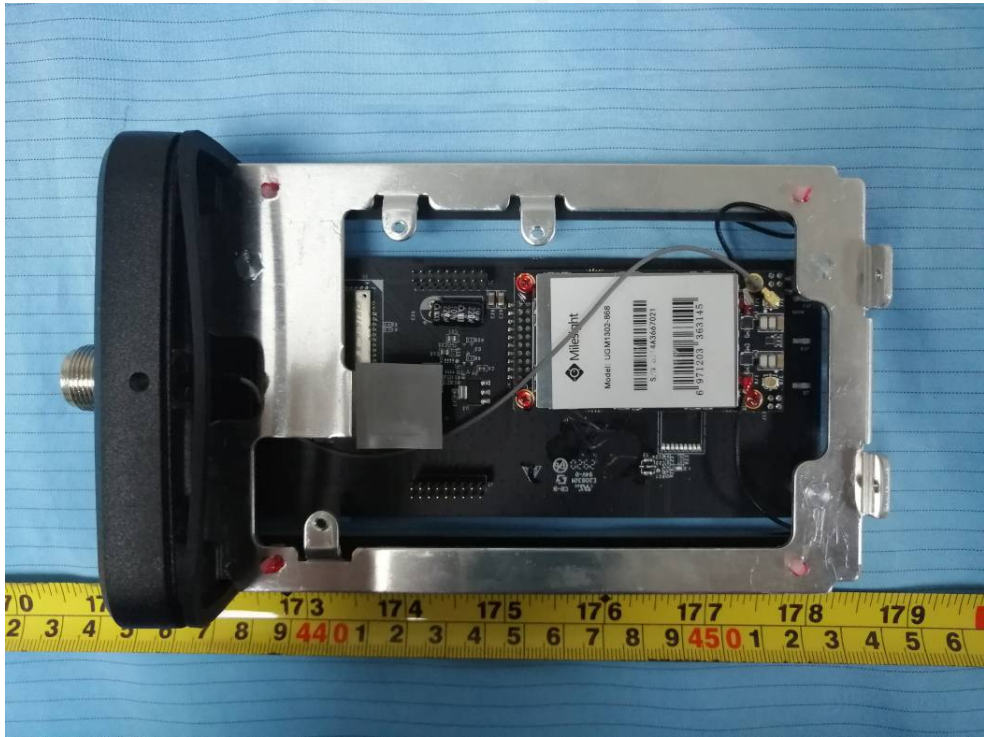

EXHIBIT - EUT PHOTOGRAPHS

Model: UG65-L00E-868M-EA

Lora RX

Lora TX

2G&3&4G
Antenna

WiFi Antenna

Adapter

Adapter Label

Model: UG65-L00E-868M

Model: UG65-868M-EA

Model: UG65-868M