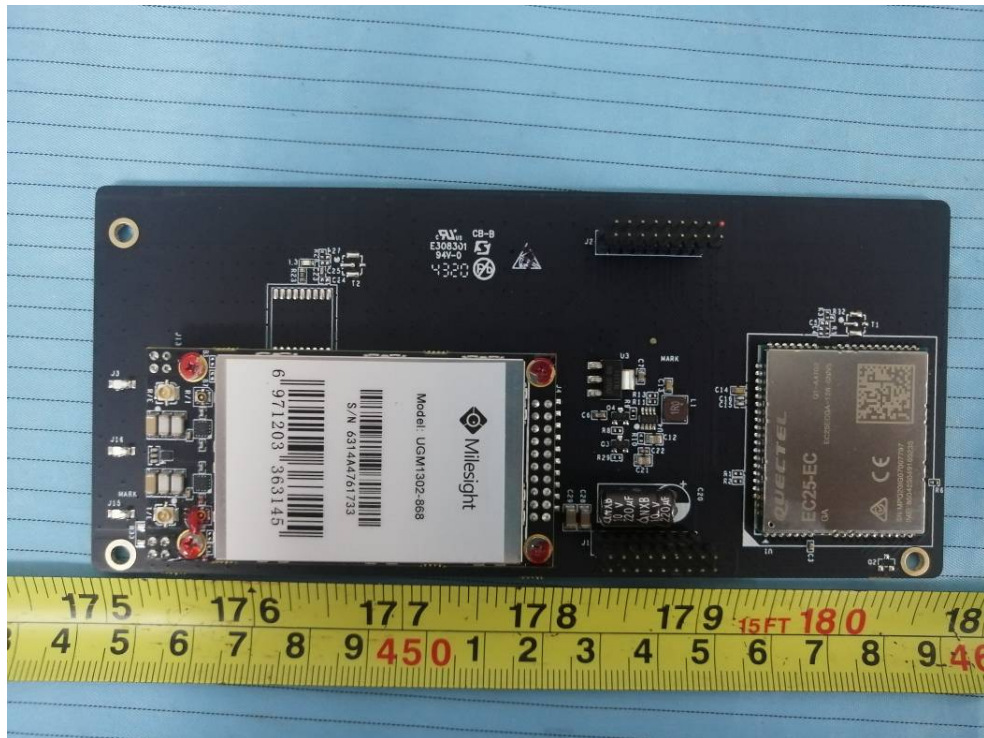

EXHIBIT - EUT PHOTOGRAPHS

Model: UG65-L00E-868M-EA

Lora RX

Lora TX

2G&3&4G
Antenna

WiFi Antenna

Adapter

Adapter Label

Model: UG65-L00E-868M

Model: UG65-868M-EA

Model: UG65-868M