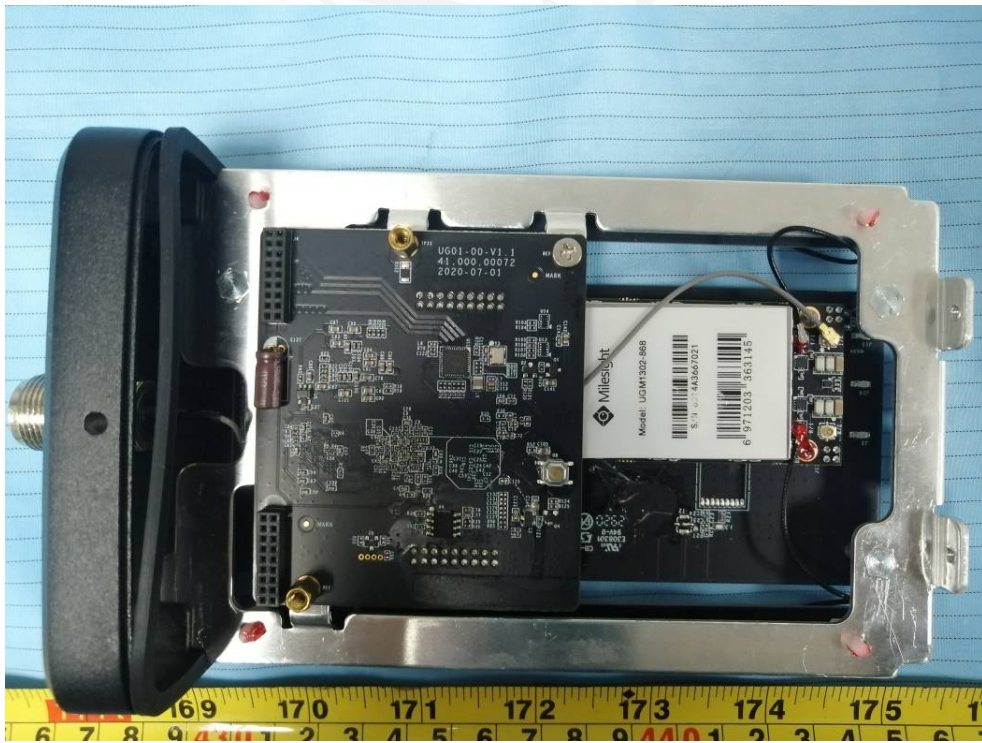

EXHIBIT - EUT PHOTOGRAPHS

Model: UG65-L00E-868M-EA

Lora RX

Lora TX

2G&3&4G
Antenna

WiFi Antenna

Adapter

Adapter Label

Model: UG65-L00E-868M

Model: UG65-868M-EA

Model: UG65-868M