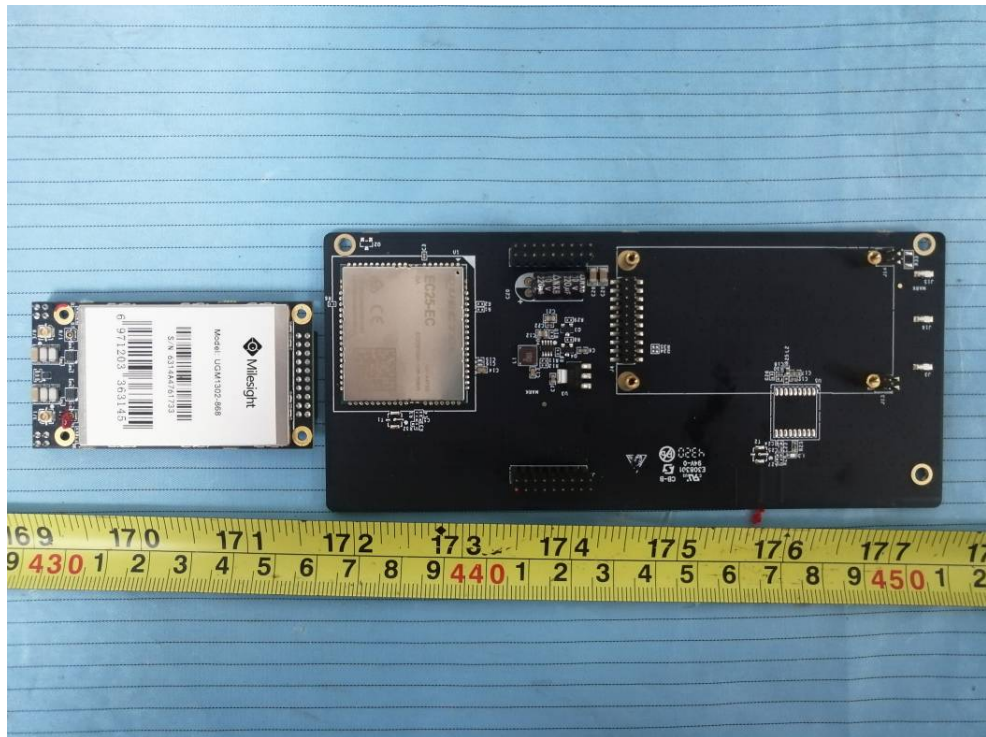

EXHIBIT - EUT PHOTOGRAPHS

Model: UG65-L00E-868M-EA

Lora RX

Lora TX

2G&3&4G
Antenna

WiFi Antenna

Adapter

Adapter Label

Model: UG65-L00E-868M

Model: UG65-868M-EA

Model: UG65-868M