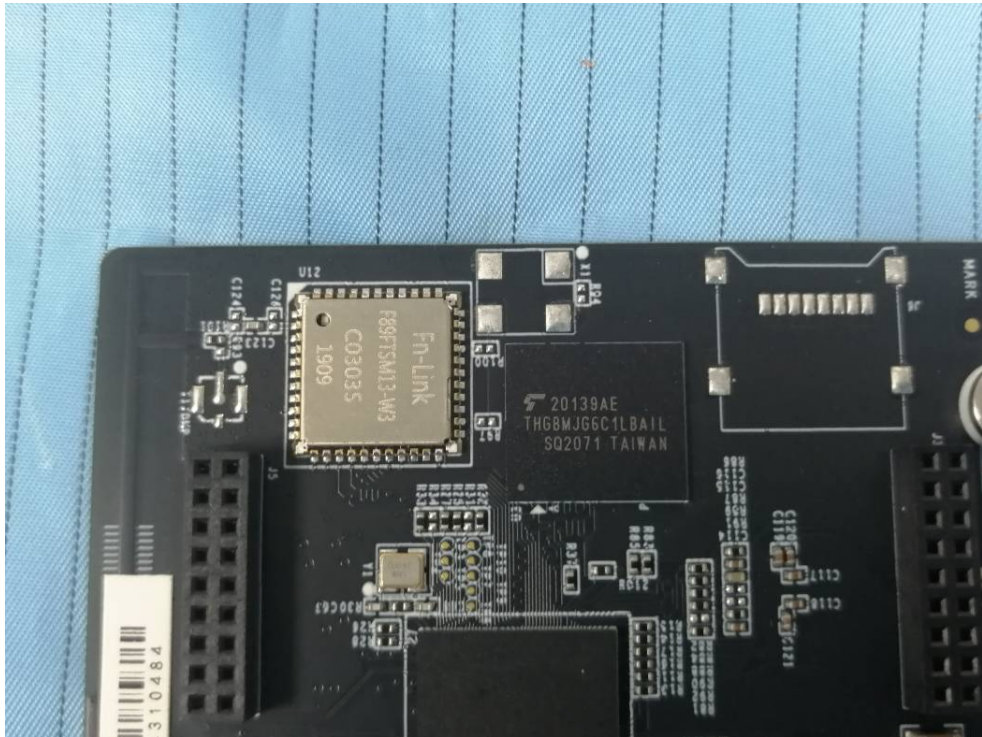

EXHIBIT - EUT PHOTOGRAPHS

Model: UG65-L00E-868M-EA

Lora RX

Lora TX

2G&3&4G
Antenna

WiFi Antenna

Adapter

Adapter Label

Model: UG65-L00E-868M

Model: UG65-868M-EA

Model: UG65-868M