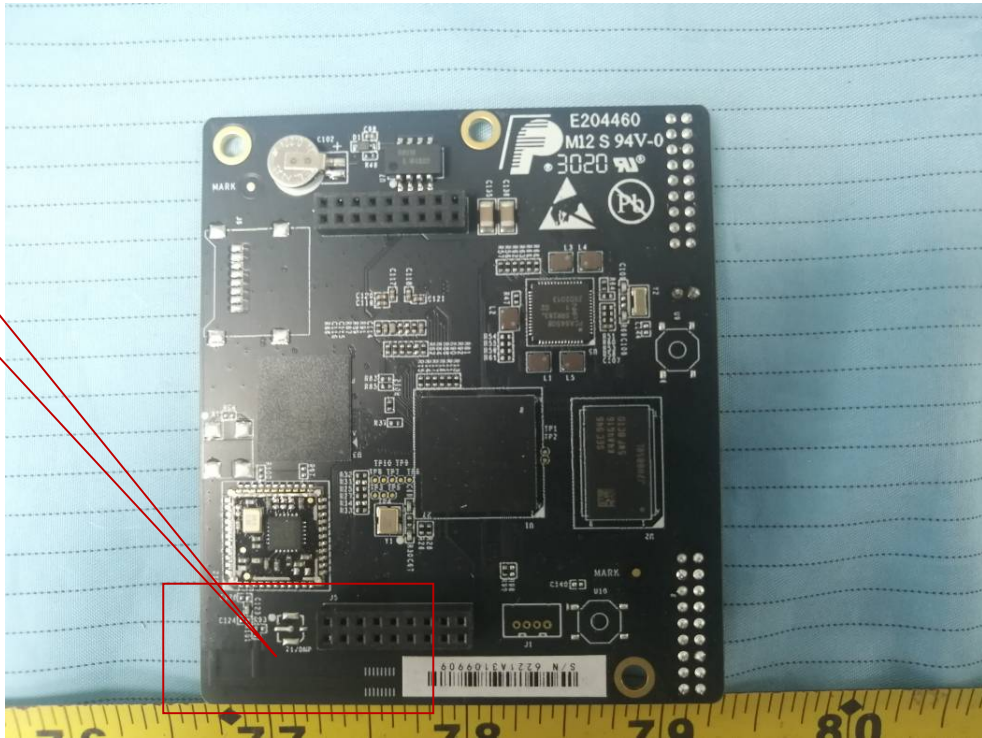

EXHIBIT - EUT PHOTOGRAPHS

Model: UG65-L00E-868M-EA

Lora RX

Lora TX

2G&3&4G
Antenna

WiFi Antenna

Adapter

Adapter Label

Model: UG65-L00E-868M

Model: UG65-868M-EA

Model: UG65-868M