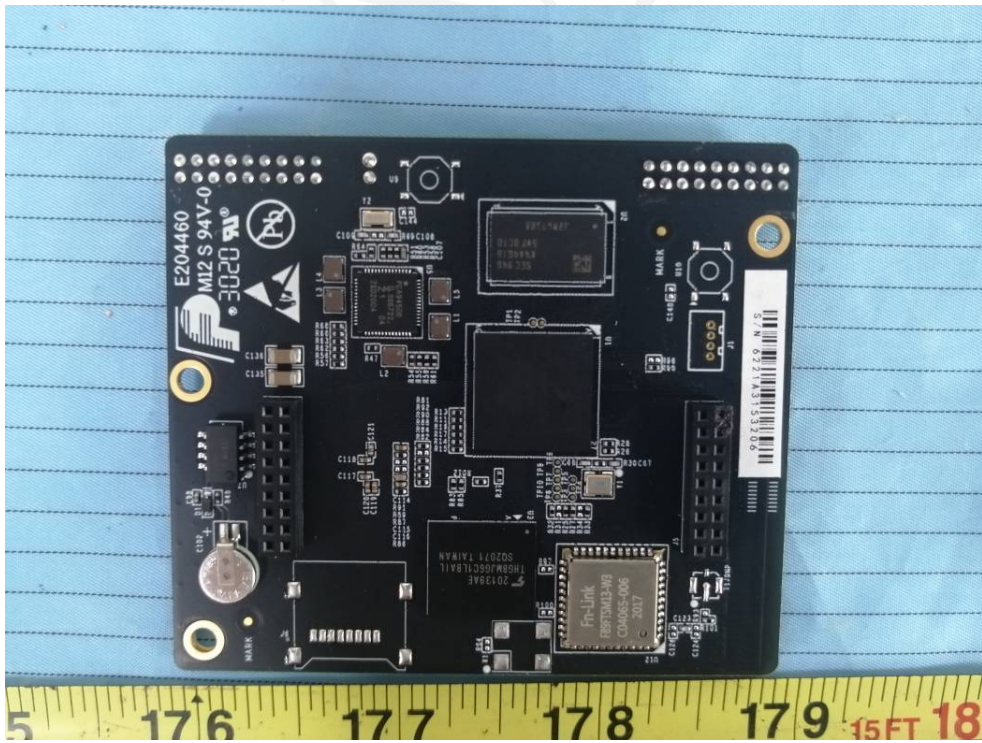

EXHIBIT - EUT PHOTOGRAPHS

Model: UG65-L00E-868M-EA

Lora RX

Lora TX

2G&3&4G
Antenna

WiFi Antenna

Adapter

Adapter Label

Model: UG65-L00E-868M

Model: UG65-868M-EA

Model: UG65-868M