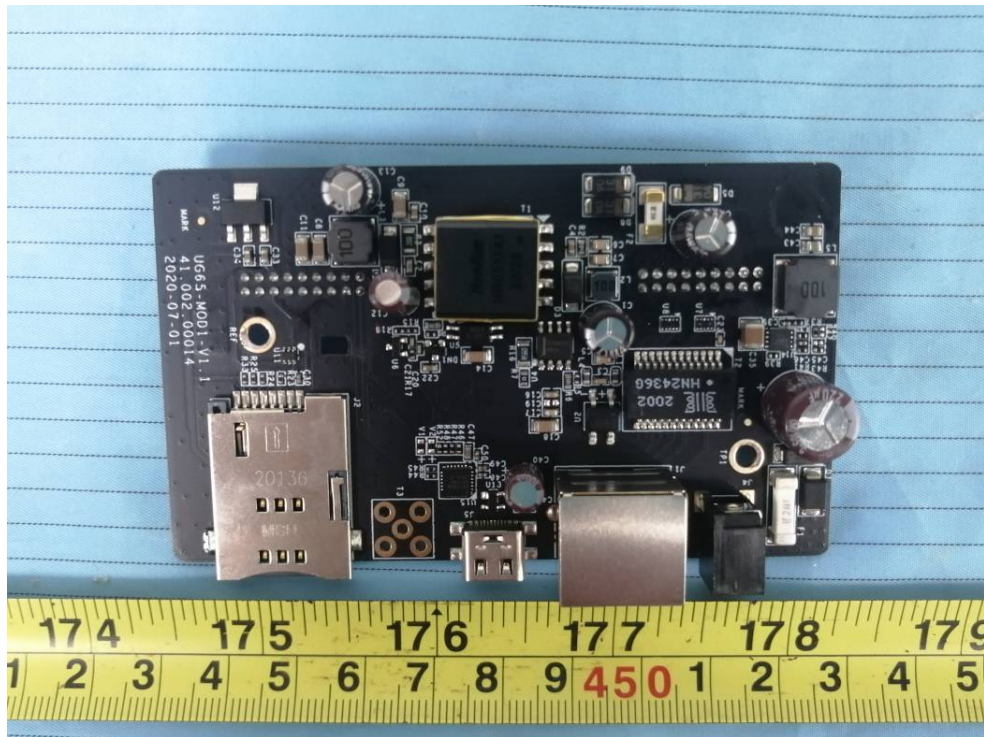

EXHIBIT - EUT PHOTOGRAPHS

Model: UG65-L00E-868M-EA

Lora RX

Lora TX

2G&3&4G
Antenna

WiFi Antenna

Adapter

Adapter Label

Model: UG65-L00E-868M

Model: UG65-868M-EA

Model: UG65-868M