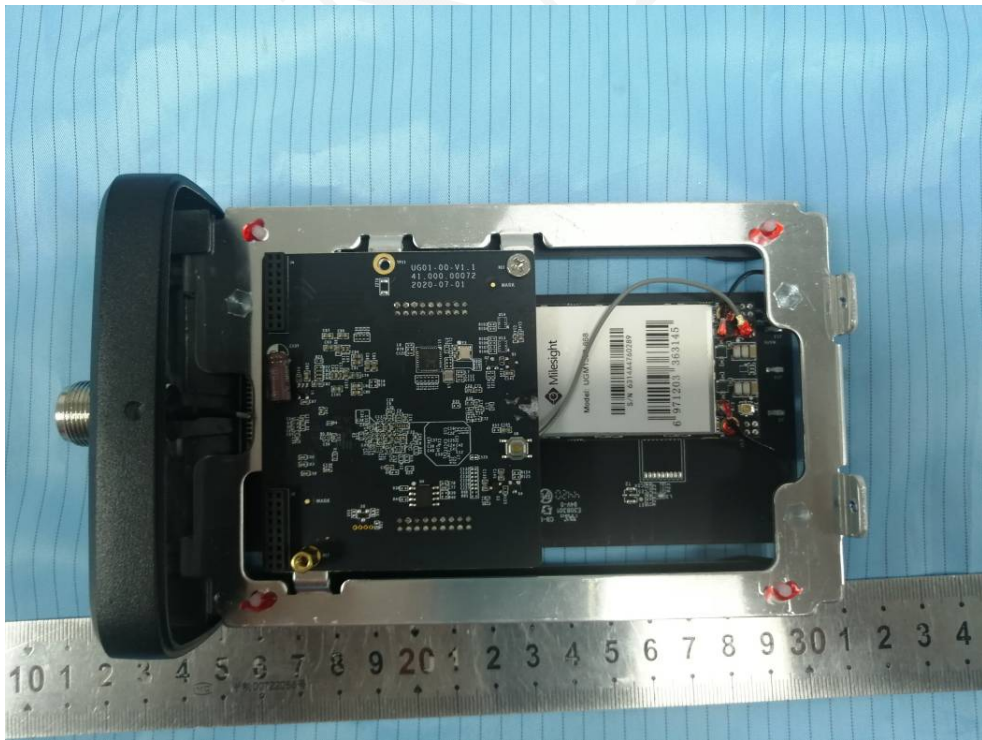

EXHIBIT - EUT PHOTOGRAPHS

Model: UG65-L00E-868M-EA

Lora RX

Lora TX

2G&3&4G
Antenna

WiFi Antenna

Adapter

Adapter Label

Model: UG65-L00E-868M

Model: UG65-868M-EA

Model: UG65-868M